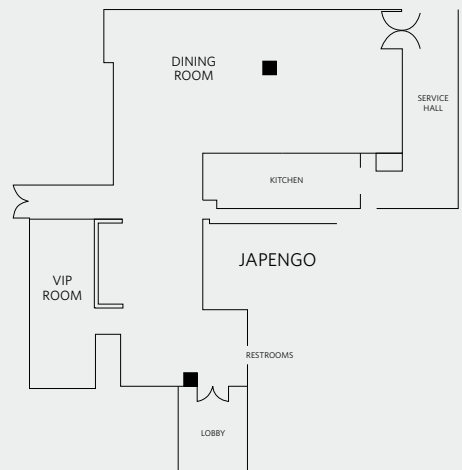

HYATT REGENCY MIAMI  
 400 South East Second Avenue  
 Miami, Florida, USA, 33131  
 T +1 305 358 1234  
 miami.regency.hyatt.com

SYMBOL KEY

- = COLUMN
- ⋈ = DOORWAY
- ▨ = STAIRS
- ⊠ = ELEVATOR

HYATT REGENCY MIAMI  
 400 South East Second Avenue  
 Miami, Florida, USA, 33131  
 T +1 305 358 1234  
 miami.regency.hyatt.com

RIVERFRONT HALL  
 LOBBY LEVEL

SYMBOL KEY

- = COLUMN
- ⤵ = DOORWAY
- ▨ = STAIRS
- ⊠ = ELEVATOR

HYATT REGENCY MIAMI  
 400 South East Second Avenue  
 Miami, Florida, USA, 33131  
 T +1 305 358 1234  
 miami.regency.hyatt.com

CONVENTION CENTER  
 THIRD FLOOR

SYMBOL KEY

- = COLUMN
- ⋈ = DOORWAY
- ▨ = STAIRS
- ⊠ = ELEVATOR

HYATT REGENCY MIAMI  
400 South East Second Avenue  
Miami, Florida, USA, 33131  
T +1 305 358 1234  
miami.regency.hyatt.com

CITY OF MIAMI  
JAMES L. KNIGHT  
CONVENTION CENTER  
THIRD FLOOR HALL

SYMBOL KEY

- = COLUMN
- = DOORWAY
- ▨ = STAIRS
- ⊠ = ELEVATOR

CONVENTION CENTER  
FOURTH FLOOR

HYATT REGENCY MIAMI  
 400 South East Second Avenue  
 Miami, Florida, USA, 33131  
 T +1 305 358 1234  
 miami.regency.hyatt.com