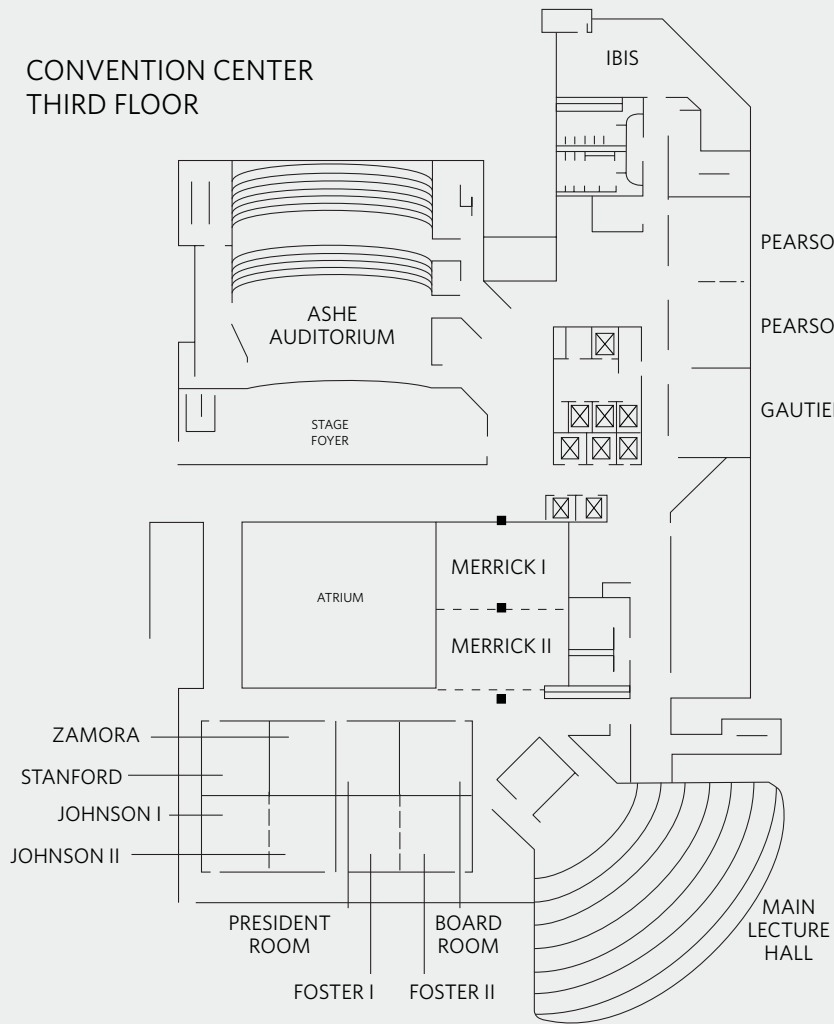

HYATT REGENCY MIAMI  
 400 South East Second Avenue  
 Miami, Florida, USA, 33131  
 T +1 305 358 1234  
 miami.regency.hyatt.com

SYMBOL KEY

- = COLUMN
- ⋈ = DOORWAY
- ▨ = STAIRS
- ⊠ = ELEVATOR

HYATT REGENCY MIAMI  
 400 South East Second Avenue  
 Miami, Florida, USA, 33131  
 T +1 305 358 1234  
 miami.regency.hyatt.com

RIVERFRONT HALL  
 LOBBY LEVEL

SYMBOL KEY

- = COLUMN
- ⤵ = DOORWAY
- ▨ = STAIRS
- ⊠ = ELEVATOR

HYATT REGENCY MIAMI  
 400 South East Second Avenue  
 Miami, Florida, USA, 33131  
 T +1 305 358 1234  
 miami.regency.hyatt.com

CONVENTION CENTER  
 THIRD FLOOR

SYMBOL KEY

- = COLUMN
- ⋈ = DOORWAY
- ▨ = STAIRS
- ⊠ = ELEVATOR

HYATT REGENCY MIAMI  
400 South East Second Avenue  
Miami, Florida, USA, 33131  
T +1 305 358 1234  
miami.regency.hyatt.com