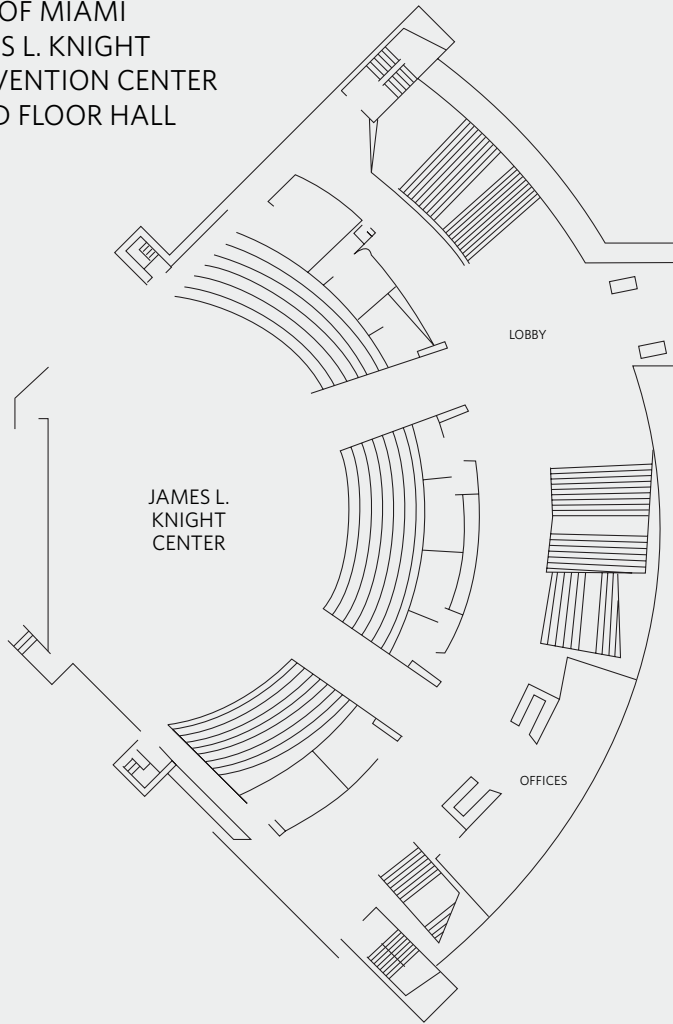

HYATT REGENCY MIAMI  
 400 South East Second Avenue  
 Miami, Florida, USA, 33131  
 T +1 305 358 1234  
 miami.regency.hyatt.com

SYMBOL KEY

- = COLUMN
- ⋈ = DOORWAY
- ▨ = STAIRS
- ⊠ = ELEVATOR

HYATT REGENCY MIAMI  
 400 South East Second Avenue  
 Miami, Florida, USA, 33131  
 T +1 305 358 1234  
 miami.regency.hyatt.com

RIVERFRONT HALL  
 LOBBY LEVEL

SYMBOL KEY

- = COLUMN
- ⤵ = DOORWAY
- ▨ = STAIRS
- ⊠ = ELEVATOR

HYATT REGENCY MIAMI  
 400 South East Second Avenue  
 Miami, Florida, USA, 33131  
 T +1 305 358 1234  
 miami.regency.hyatt.com

CONVENTION CENTER  
 THIRD FLOOR

SYMBOL KEY

- = COLUMN
- ⋈ = DOORWAY
- ▨ = STAIRS
- ⊠ = ELEVATOR

HYATT REGENCY MIAMI  
400 South East Second Avenue  
Miami, Florida, USA, 33131  
T +1 305 358 1234  
miami.regency.hyatt.com

CITY OF MIAMI  
JAMES L. KNIGHT  
CONVENTION CENTER  
THIRD FLOOR HALL

SYMBOL KEY

- = COLUMN
- = DOORWAY
- ▨ = STAIRS
- ⊠ = ELEVATOR

CONVENTION CENTER  
FOURTH FLOOR

HYATT REGENCY MIAMI  
 400 South East Second Avenue  
 Miami, Florida, USA, 33131  
 T +1 305 358 1234  
 miami.regency.hyatt.com