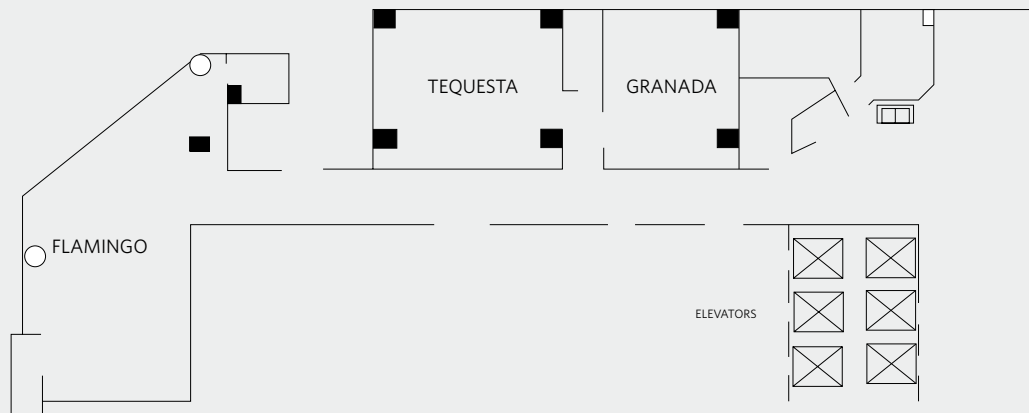

RIVERFRONT HALL  
 LOBBY LEVEL

SYMBOL KEY

- = COLUMN
- ⤵ = DOORWAY
- ▨ = STAIRS
- ⊠ = ELEVATOR

HYATT REGENCY MIAMI  
 400 South East Second Avenue  
 Miami, Florida, USA, 33131  
 T +1 305 358 1234  
 miami.regency.hyatt.com

CONVENTION CENTER  
 THIRD FLOOR

SYMBOL KEY

- = COLUMN
- ⋈ = DOORWAY
- ▨ = STAIRS
- ⊠ = ELEVATOR

HYATT REGENCY MIAMI  
400 South East Second Avenue  
Miami, Florida, USA, 33131  
T +1 305 358 1234  
miami.regency.hyatt.com

CITY OF MIAMI  
JAMES L. KNIGHT  
CONVENTION CENTER  
THIRD FLOOR HALL

SYMBOL KEY

- = COLUMN
- = DOORWAY
- ▨ = STAIRS
- ⊠ = ELEVATOR

CONVENTION CENTER  
FOURTH FLOOR

HYATT REGENCY MIAMI  
 400 South East Second Avenue  
 Miami, Florida, USA, 33131  
 T +1 305 358 1234  
 miami.regency.hyatt.com