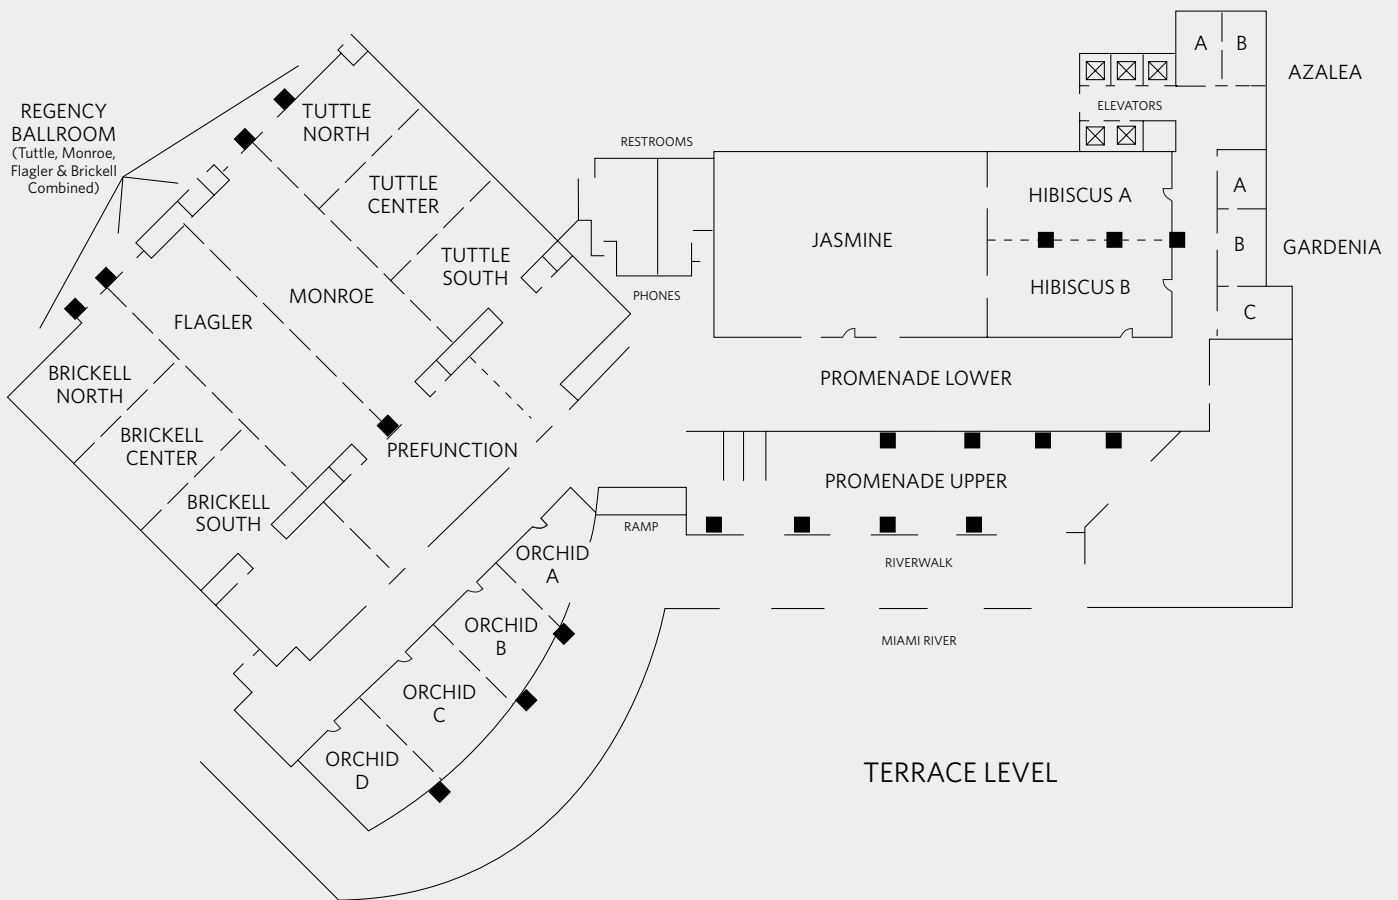

HYATT REGENCY MIAMI  
 400 South East Second Avenue  
 Miami, Florida, USA, 33131  
 T +1 305 358 1234  
 miami.regency.hyatt.com

SYMBOL KEY

- = COLUMN
- ⋈ = DOORWAY
- ▨ = STAIRS
- ⊠ = ELEVATOR

HYATT REGENCY MIAMI  
 400 South East Second Avenue  
 Miami, Florida, USA, 33131  
 T +1 305 358 1234  
 miami.regency.hyatt.com

RIVERFRONT HALL  
 LOBBY LEVEL

SYMBOL KEY

- = COLUMN
- ⤵ = DOORWAY
- ▨ = STAIRS
- ⊠ = ELEVATOR

HYATT REGENCY MIAMI  
 400 South East Second Avenue  
 Miami, Florida, USA, 33131  
 T +1 305 358 1234  
 miami.regency.hyatt.com

CONVENTION CENTER  
 THIRD FLOOR

SYMBOL KEY

- = COLUMN
- ⋈ = DOORWAY
- ▨ = STAIRS
- ⊠ = ELEVATOR

HYATT REGENCY MIAMI  
400 South East Second Avenue  
Miami, Florida, USA, 33131  
T +1 305 358 1234  
miami.regency.hyatt.com

CITY OF MIAMI  
JAMES L. KNIGHT  
CONVENTION CENTER  
THIRD FLOOR HALL

SYMBOL KEY

- = COLUMN
- = DOORWAY
- ▨ = STAIRS
- ⊠ = ELEVATOR

CONVENTION CENTER  
FOURTH FLOOR

HYATT REGENCY MIAMI  
 400 South East Second Avenue  
 Miami, Florida, USA, 33131  
 T +1 305 358 1234  
 miami.regency.hyatt.com