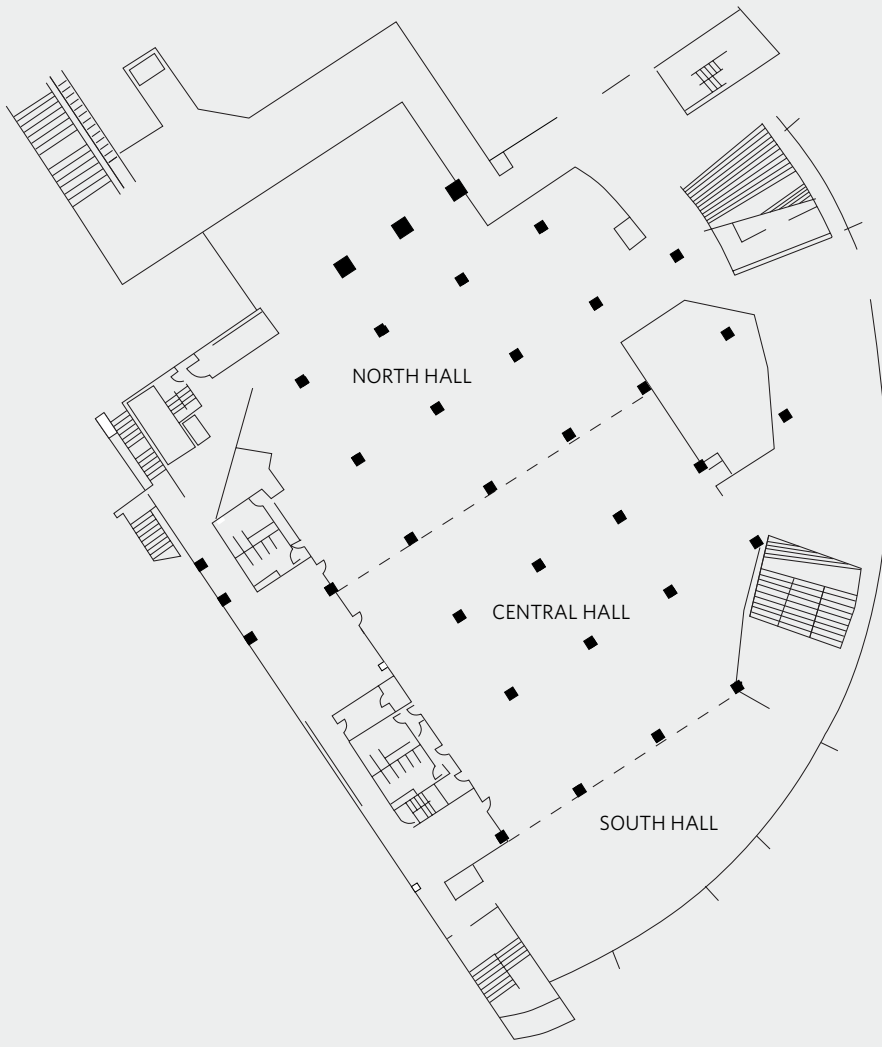

HYATT REGENCY MIAMI  
 400 South East Second Avenue  
 Miami, Florida, USA, 33131  
 T +1 305 358 1234  
 miami.regency.hyatt.com

SYMBOL KEY

- = COLUMN
- ⋈ = DOORWAY
- ▨ = STAIRS
- ⊠ = ELEVATOR

HYATT REGENCY MIAMI  
 400 South East Second Avenue  
 Miami, Florida, USA, 33131  
 T +1 305 358 1234  
 miami.regency.hyatt.com

RIVERFRONT HALL  
 LOBBY LEVEL

SYMBOL KEY

- = COLUMN
- ⤵ = DOORWAY
- ▨ = STAIRS
- ⊠ = ELEVATOR

HYATT REGENCY MIAMI  
 400 South East Second Avenue  
 Miami, Florida, USA, 33131  
 T +1 305 358 1234  
 miami.regency.hyatt.com

CONVENTION CENTER  
 THIRD FLOOR

SYMBOL KEY

- = COLUMN
- ⋈ = DOORWAY
- ▨ = STAIRS
- ⊠ = ELEVATOR

HYATT REGENCY MIAMI  
400 South East Second Avenue  
Miami, Florida, USA, 33131  
T +1 305 358 1234  
miami.regency.hyatt.com

CITY OF MIAMI  
JAMES L. KNIGHT  
CONVENTION CENTER  
THIRD FLOOR HALL

SYMBOL KEY

- = COLUMN
- = DOORWAY
- ▨ = STAIRS
- ⊠ = ELEVATOR

CONVENTION CENTER  
FOURTH FLOOR

HYATT REGENCY MIAMI  
 400 South East Second Avenue  
 Miami, Florida, USA, 33131  
 T +1 305 358 1234  
 miami.regency.hyatt.com